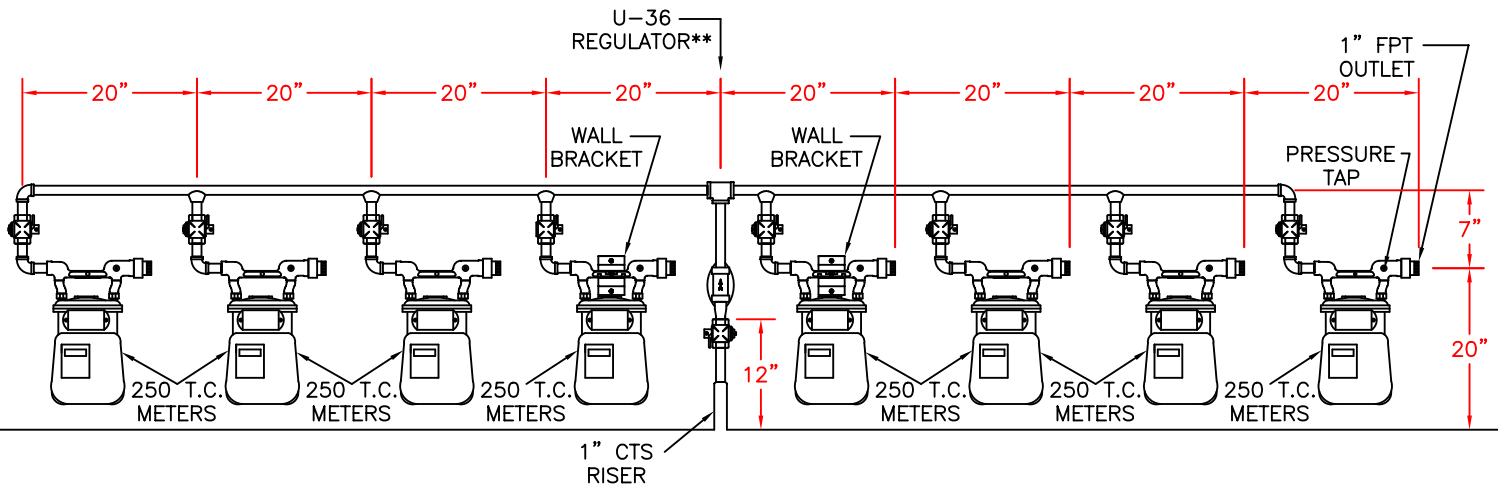

STANDARD METER SETTING

8-MULT-A

NOTES

PREFABRICATED METER ASSEMBLY SPLIT FOR EIGHT METERS

**FOR 60 PSIG SYSTEMS USE U-37

DISTANCE FROM BUILDING: 6"

ALL DIMENSIONS ARE APPROXIMATE

MULTIPLE DOMESTIC METER INSTALLATION:
8 METERS
OUTLET PRESSURE: 6" W.C.

DATE: 12/01/09 DWG. BY: M.A.T.
DATE: 10/01/03 DWG. BY: R.A.M.
APPROVED BY: M.J.S.

STANDARD METER SETTING

8-MULT-B

NOTES

PREFABRICATED METER ASSEMBLY SPLIT FOR EIGHT METERS

**FOR 60 PSIG SYSTEMS USE U-37

DISTANCE FROM BUILDING: 12"

ALL DIMENSIONS ARE APPROXIMATE

MULTIPLE DOMESTIC METER INSTALLATION:
8 METERS
OUTLET PRESSURE: 6" W.C.

DATE: 12/01/09 DWG. BY: M.A.T.
DATE: 09/18/95 DWG. BY: C.H.P.
APPROVED BY: M.J.S.