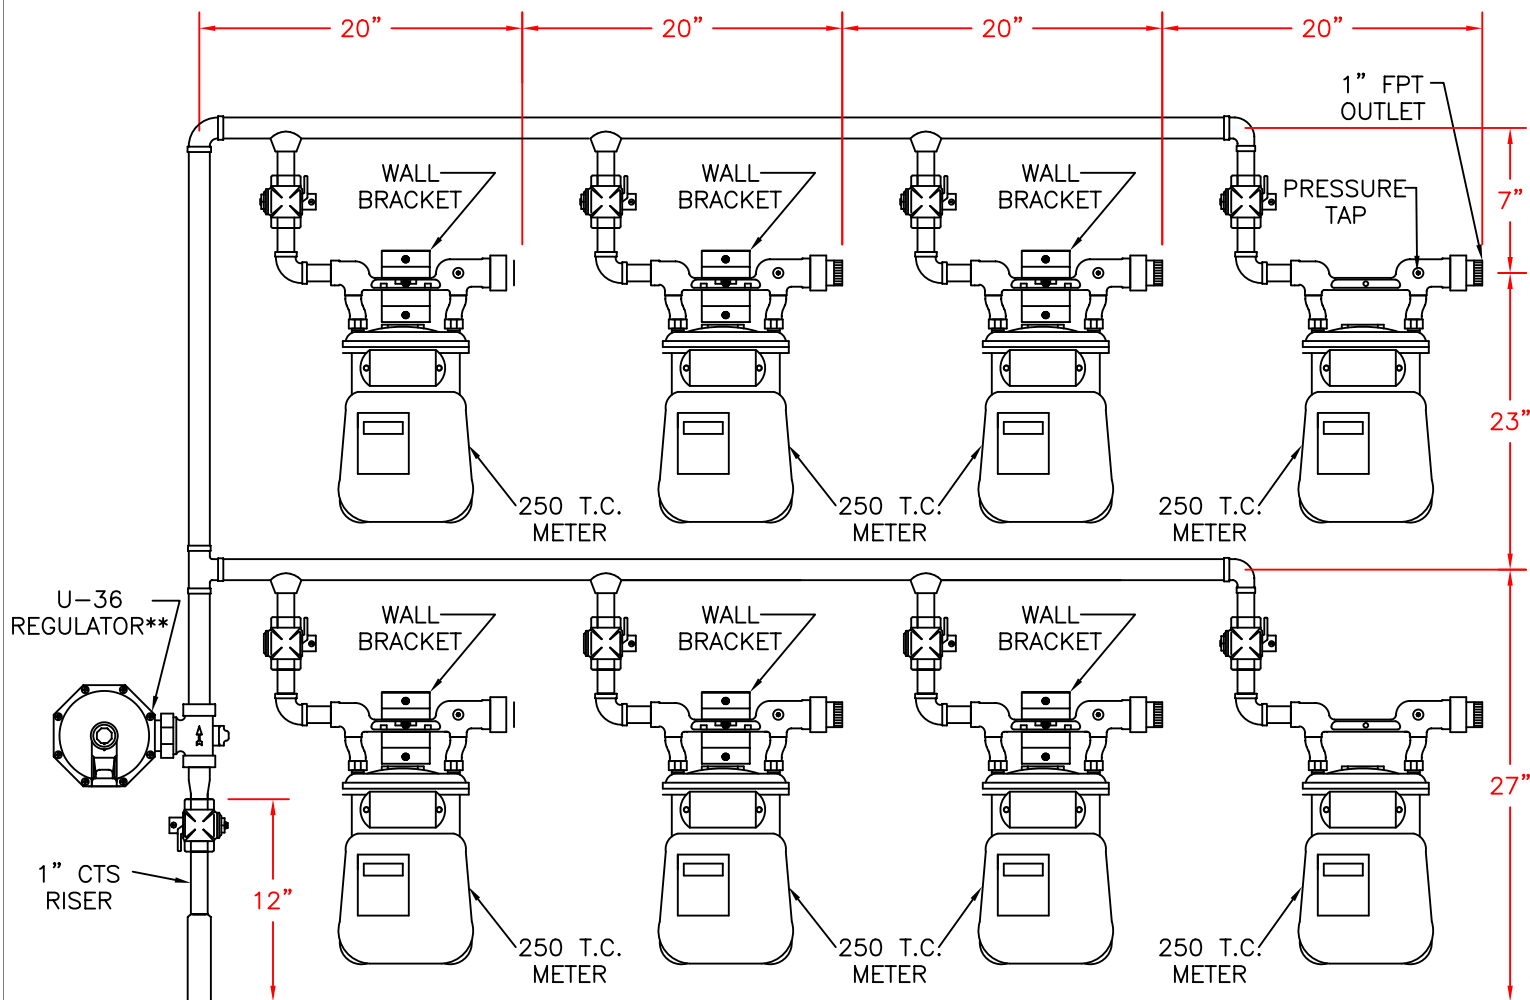

STANDARD METER SETTING

8-MULT-A

NOTES

PREFABRICATED METER ASSEMBLY SPLIT FOR EIGHT METERS

**FOR 60 PSIG SYSTEMS USE U-37

DISTANCE FROM BUILDING: 6"

ALL DIMENSIONS ARE APPROXIMATE

MULTIPLE DOMESTIC METER INSTALLATION:
8 METERS
OUTLET PRESSURE: 6" W.C.

DATE: 12/01/09 DWG. BY: M.A.T.
DATE: 10/01/03 DWG. BY: R.A.M.
APPROVED BY: M.J.S.

STANDARD METER SETTING

8-MULT-B

NOTES

PREFABRICATED METER ASSEMBLY SPLIT FOR EIGHT METERS

**FOR 60 PSIG SYSTEMS USE U-37

DISTANCE FROM BUILDING: 12"

ALL DIMENSIONS ARE APPROXIMATE

MULTIPLE DOMESTIC METER INSTALLATION:
8 METERS
OUTLET PRESSURE: 6" W.C.

DATE: 12/01/09 DWG. BY: M.A.T.
DATE: 09/18/95 DWG. BY: C.H.P.
APPROVED BY: M.J.S.