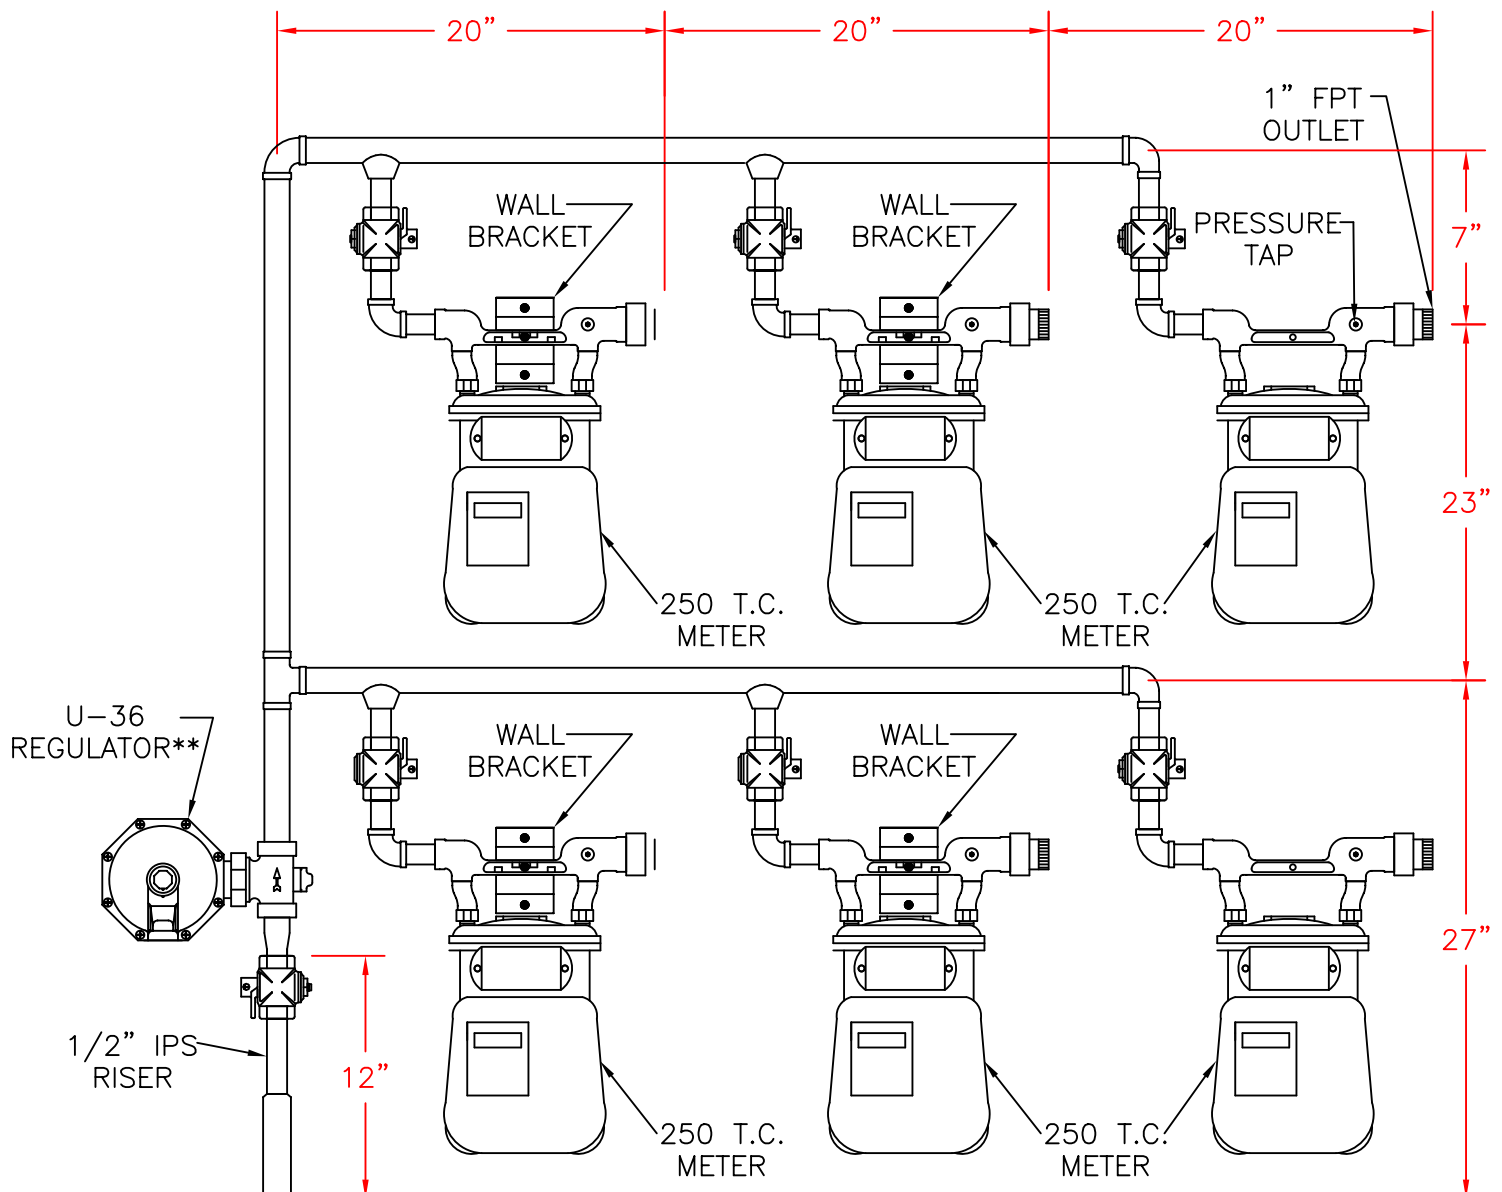

STANDARD METER SETTING

6-MULT-A

NOTES

PREFABRICATED METER ASSEMBLY SPLIT FOR SIX METERS

**FOR 60 PSIG SYSTEMS USE U-37

DISTANCE FROM BUILDING: 6"

ALL DIMENSIONS ARE APPROXIMATE

MULTIPLE DOMESTIC METER INSTALLATION:
6 METERS
OUTLET PRESSURE: 6" W.C.

DATE: 12/01/09 DWG. BY: M.A.T.
DATE: 10/01/03 DWG. BY: R.A.M.
APPROVED BY: M.J.S.

STANDARD METER SETTING

6-MULT-B

NOTES

PREFABRICATED METER ASSEMBLY SPLIT FOR SIX METERS

**FOR 60 PSIG SYSTEMS USE U-37

DISTANCE FROM BUILDING: 12"

ALL DIMENSIONS ARE APPROXIMATE

MULTIPLE DOMESTIC METER INSTALLATION:
6 METERS
OUTLET PRESSURE: 6" W.C.

DATE: 12/01/09 DWG. BY: M.A.T.
DATE: 09/18/95 DWG. BY: C.H.P.
APPROVED BY: M.J.S.