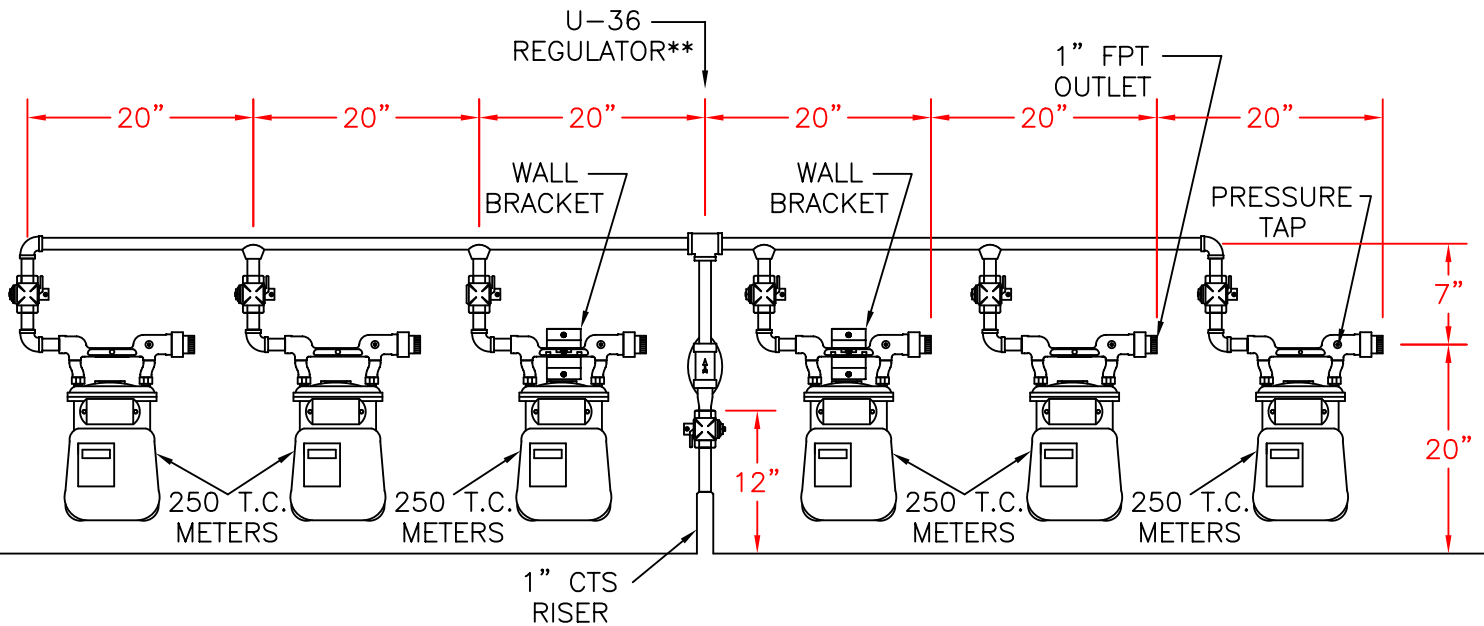

STANDARD METER SETTING

6-MULT-A

NOTES

PREFABRICATED METER ASSEMBLY SPLIT FOR SIX METERS

**FOR 60 PSIG SYSTEMS USE U-37

DISTANCE FROM BUILDING: 6"

ALL DIMENSIONS ARE APPROXIMATE

MULTIPLE DOMESTIC METER INSTALLATION:
6 METERS
OUTLET PRESSURE: 6" W.C.

DATE: 12/01/09 DWG. BY: M.A.T.
DATE: 10/01/03 DWG. BY: R.A.M.
APPROVED BY: M.J.S.

STANDARD METER SETTING

6-MULT-B

NOTES

PREFABRICATED METER ASSEMBLY SPLIT FOR SIX METERS

**FOR 60 PSIG SYSTEMS USE U-37

DISTANCE FROM BUILDING: 12"

ALL DIMENSIONS ARE APPROXIMATE

MULTIPLE DOMESTIC METER INSTALLATION:
6 METERS
OUTLET PRESSURE: 6" W.C.

DATE: 12/01/09 DWG. BY: M.A.T.
DATE: 09/18/95 DWG. BY: C.H.P.
APPROVED BY: M.J.S.