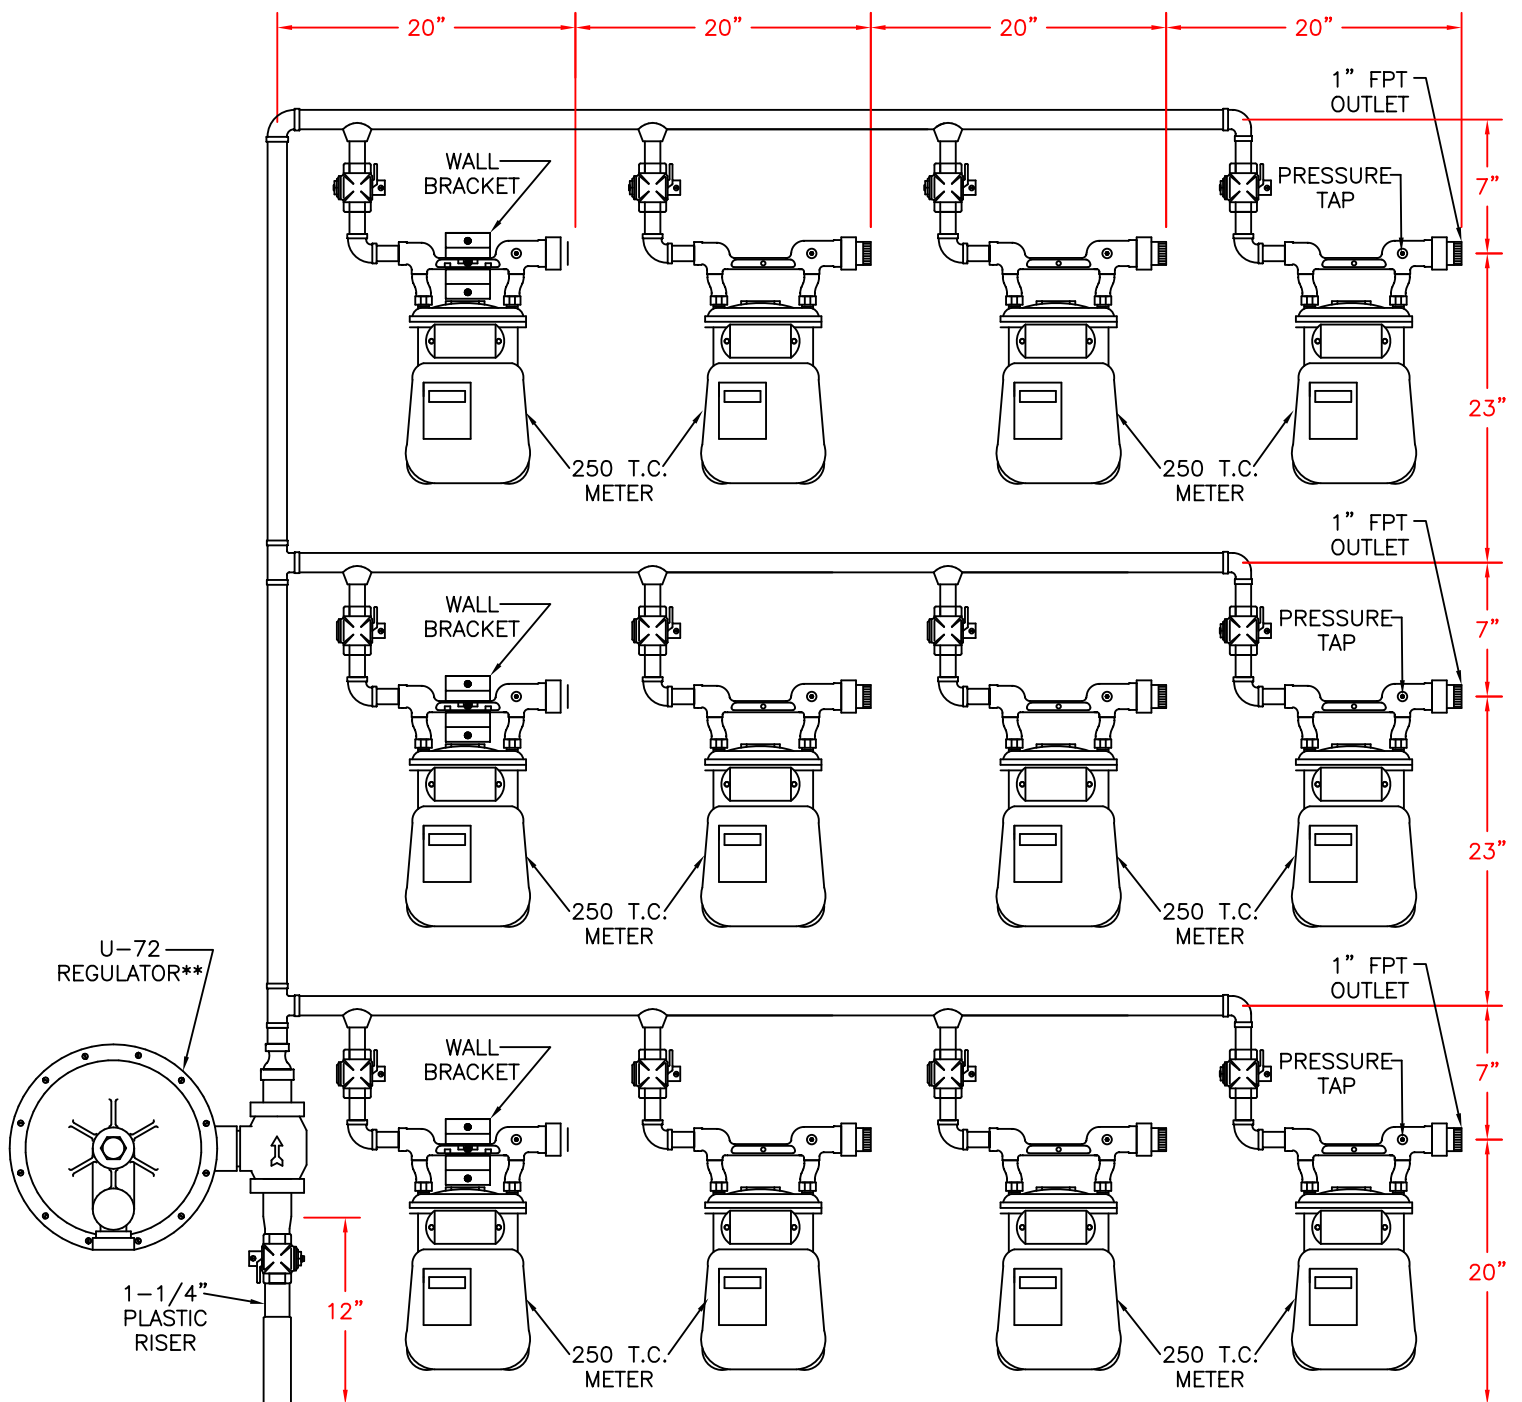

STANDARD METER SETTING

12-MULT

NOTES

PREFABRICATED METER ASSEMBLY SPLIT FOR TWELVE METERS

**FOR 60 PSIG SYSTEMS USE U-73

DISTANCE FROM BUILDING: 6"

ALL DIMENSIONS ARE APPROXIMATE

MULTIPLE DOMESTIC METER INSTALLATION:
12 METERS
OUTLET PRESSURE: 6" W.C.

DATE: 12/01/09 DWG. BY: M.A.T.
DATE: 09/18/97 DWG. BY: R.A.M.
APPROVED BY: M.J.S.