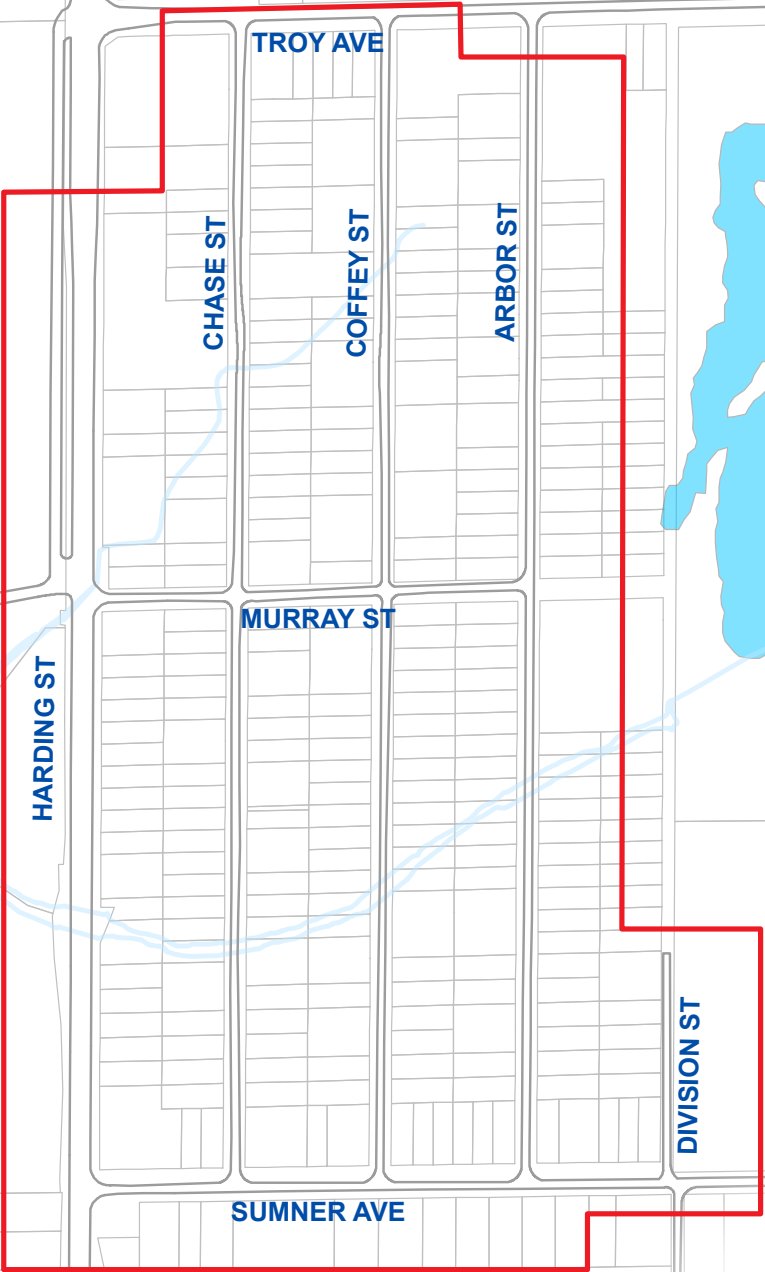

TROY AVE AND HARDING ST - STEP UTILITY MAP

LEGEND

 STEP Area