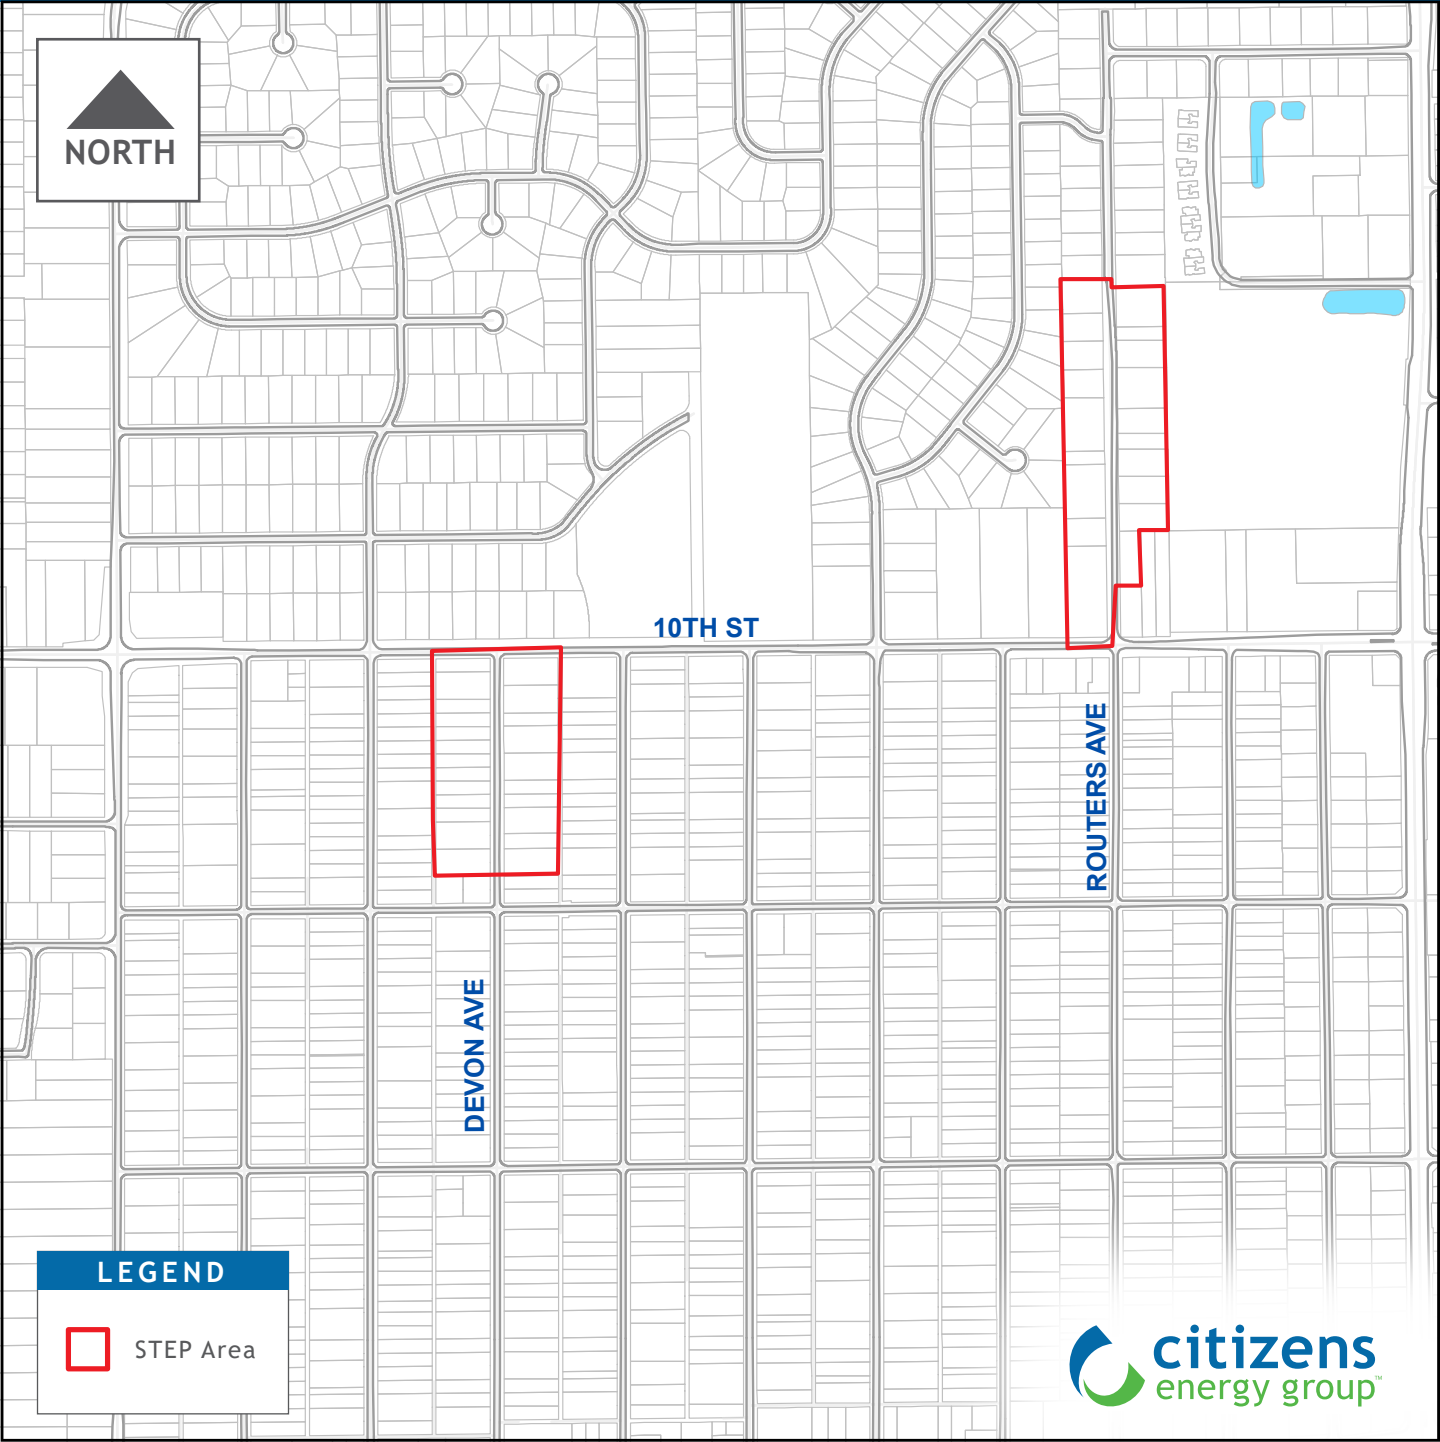

10TH STREET AND DEVON AVE - STEP UTILITY MAP

10TH ST

DEVON AVE

ROUTERS AVE

LEGEND

 STEP Area